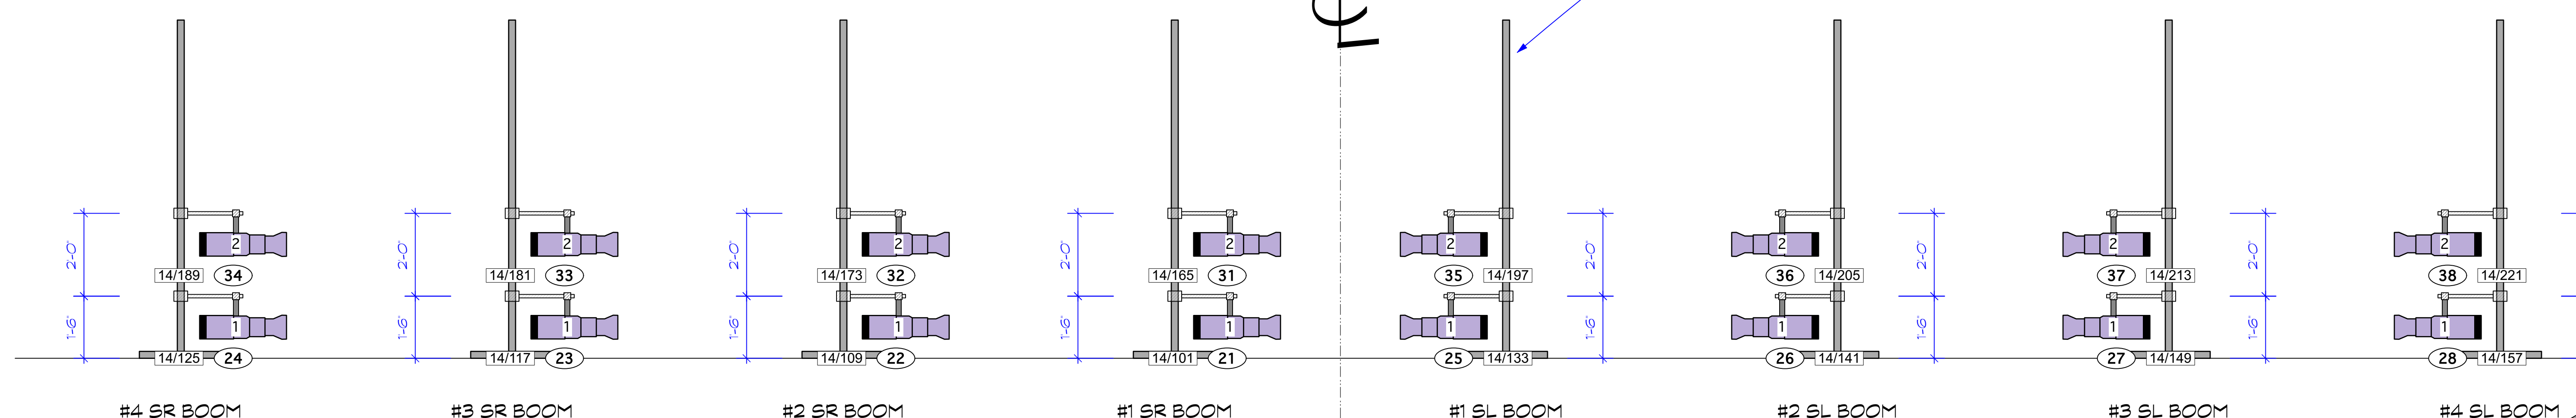

NOTES

EXACT PLACEMENT OF ALL DECK FIXTURES & BOOMS TO BE CONFIRMED ON SITE BY DESIGNER

ALL TRIM HEIGHTS TO BE CONFIRMED ON SITE BY DESIGNER

TICK MARKS ON LIGHTING POSITIONS INDICATE 18" SPACING

ALL MOVING LIGHTS HUNG SCREEN FACING DOWNSTAGE/DATA CONNECTIONS FACING UPSTAGE

C/C DENOTES COMPANY PROVIDED COLOR

2023 REP PLOT v1

NICK PUPILLO  
ARTISTIC DIRECTOR

DAWN STANISLAW  
EXECUTIVE DIRECTOR

DRAWN: DG APPROVED: DG

REVISION: AS HUNG DATE: 2/14/23

SCALE: 1/2" = 1' PLATE: 2 OF 2